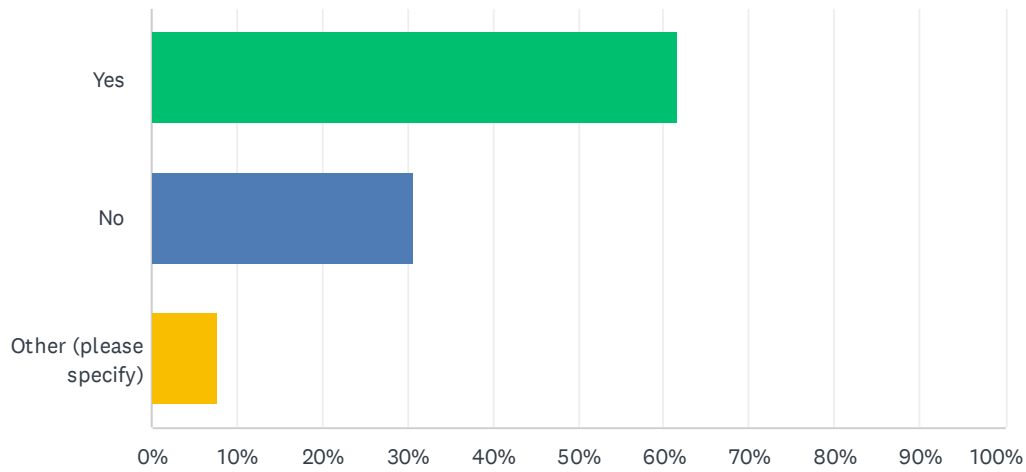

## Q2 Does your jurisdiction employ a mechanic position?

Answered: 26 Skipped: 0

ANSWER CHOICES	RESPONSES
Yes	61.54% 16
No	30.77% 8
Other (please specify)	7.69% 2
<b>TOTAL</b>	<b>26</b>

#	OTHER (PLEASE SPECIFY)	DATE
1	One hybrid CDL Service Tech/Mechanic position with a 20-year experienced service worker who is a self-taught mechanic. He performs work on small equipment and small jobs on large equipment/vehicles. We still send major rebuilds/problems to dealer shops.	3/8/2023 4:46 PM
2	Mechanic/Maintenance Worker dual position	3/8/2023 3:18 PM